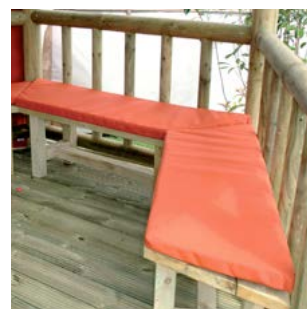

Instructions

You can order your Gazebo with or without a choice of matching accessories including matching side panels, roof linings and cushions.

The selection of colours is as follows:

(Please note, that due to colour reproduction inaccuracies, the colours below may differ slightly from the colour of the canvas.)

Examples

Roof Lining

Side Panels

Side Panels (open)

Cushions

Canvas Colours

Turquoise Sky Blue Lavender White Lime Green Tirol Emerald Bottle Green Tweed Jade Racing Green

Yellow Maize Vanilla New Beige Off White Taupe Hemp Beige Linen Cafe Brown Rust