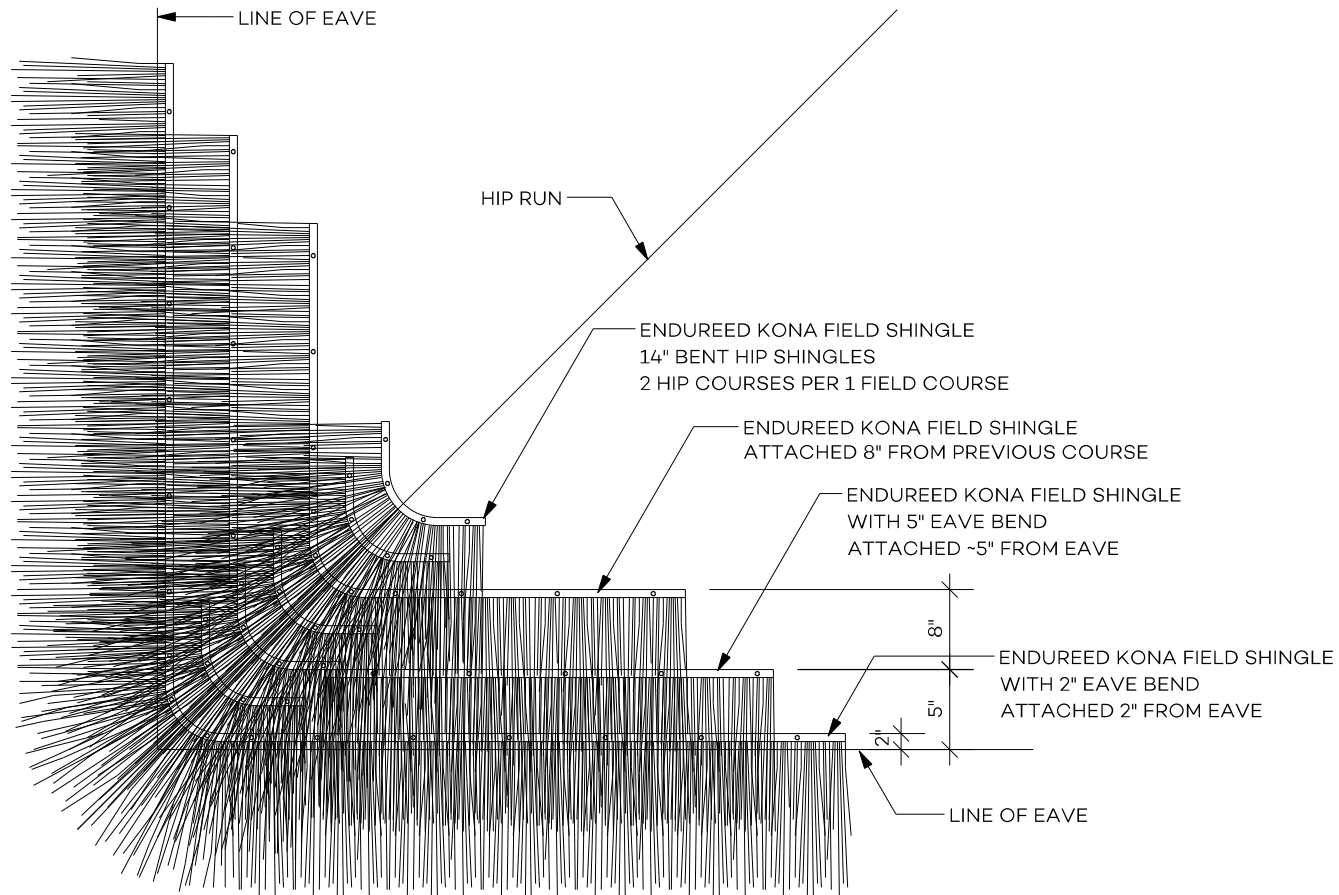

Kona Island Hip Detail

HIP ATTACHMENT DETAIL

SCALE: 1" = 1'-0"

Global Innovation
 313 SW Windswept Glen
 Lake City, FL 32024
 1-877-784-2824 | endureed.com

Island Eave Detail

ISLAND EAVE SECTION

SCALE: 1 1/2" = 1'-0"