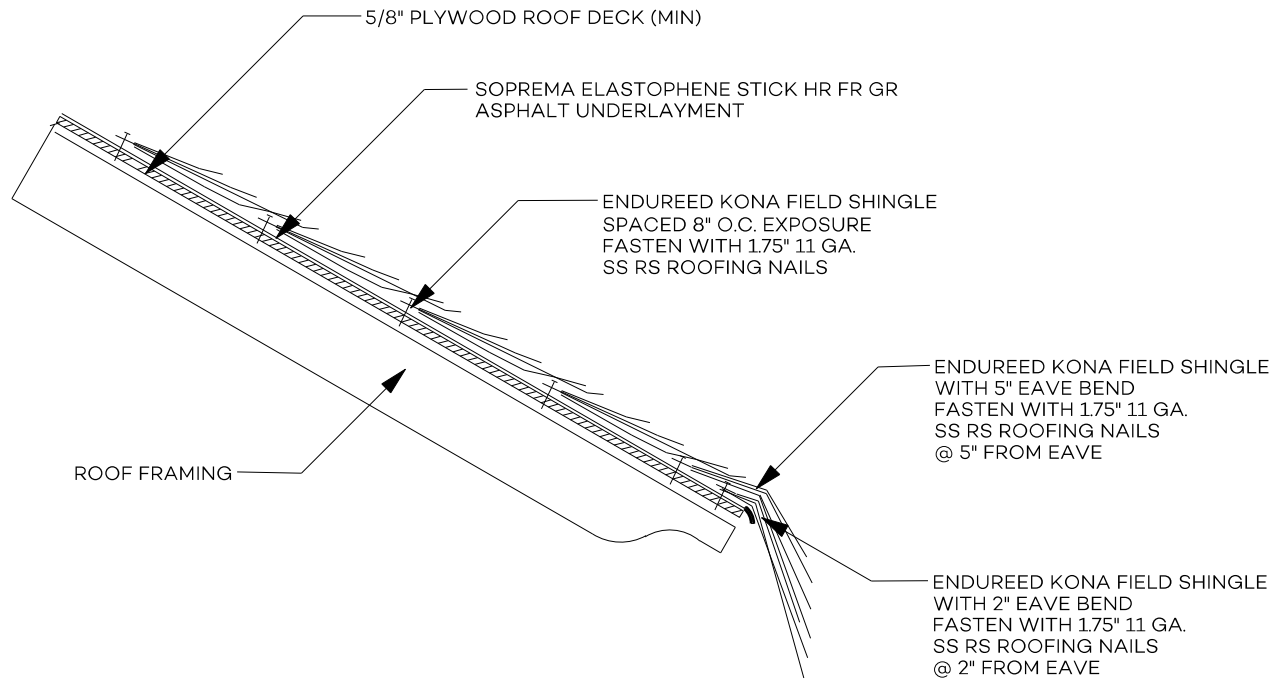

Kona Island Hip Detail

HIP ATTACHMENT DETAIL

SCALE: 1" = 1'-0"

Global Innovation
 313 SW Windswept Glen
 Lake City, FL 32024
 1-877-784-2824 | endureed.com

Island Eave Detail

ISLAND EAVE SECTION

SCALE: 1 1/2" = 1'-0"