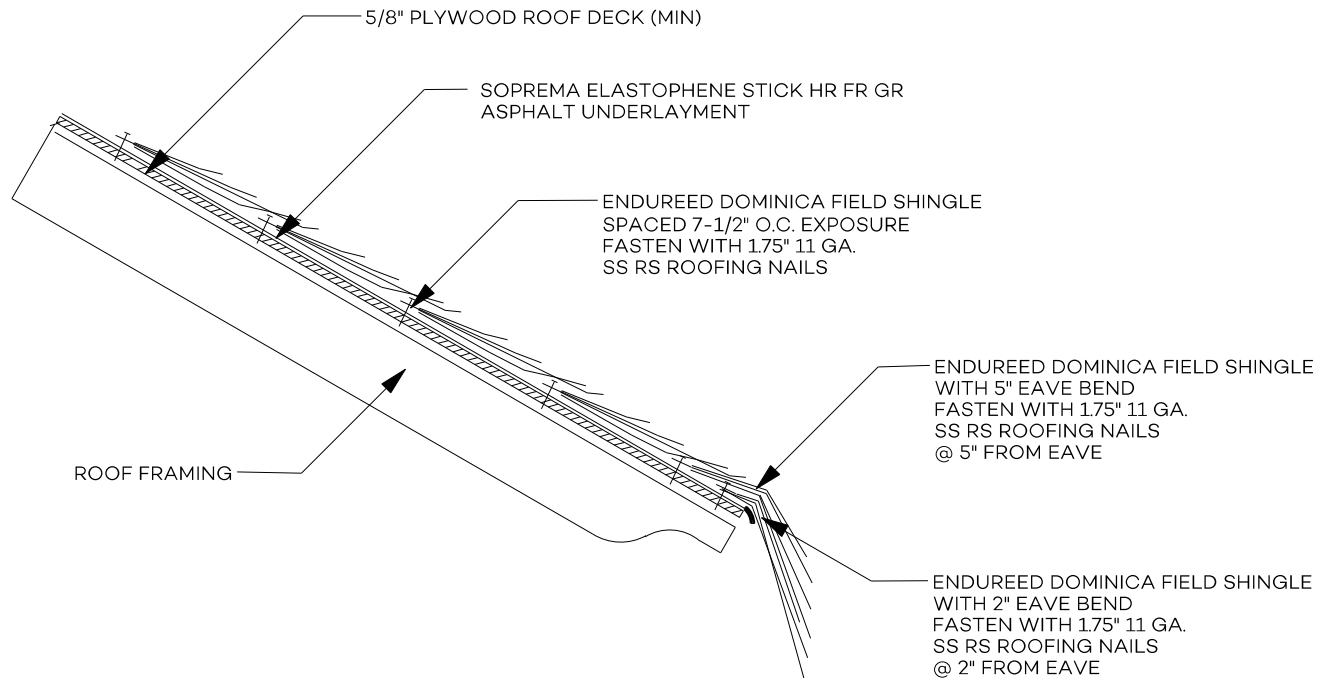

Dominica Island Eave Hip Detail

HIP ATTACHMENT DETAIL

SCALE: 1" = 1'-0"

Global Innovation
 313 SW Windswept Glen
 Lake City, FL 32024
 1-877-784-2824 | endureed.com

Dominica Island Eave Detail

ISLAND EAVE SECTION

SCALE: 1 1/2" = 1'-0"

Global Innovation
 313 SW Windswept Glen
 Lake City, FL 32024
 1-877-784-2824 | endureed.com