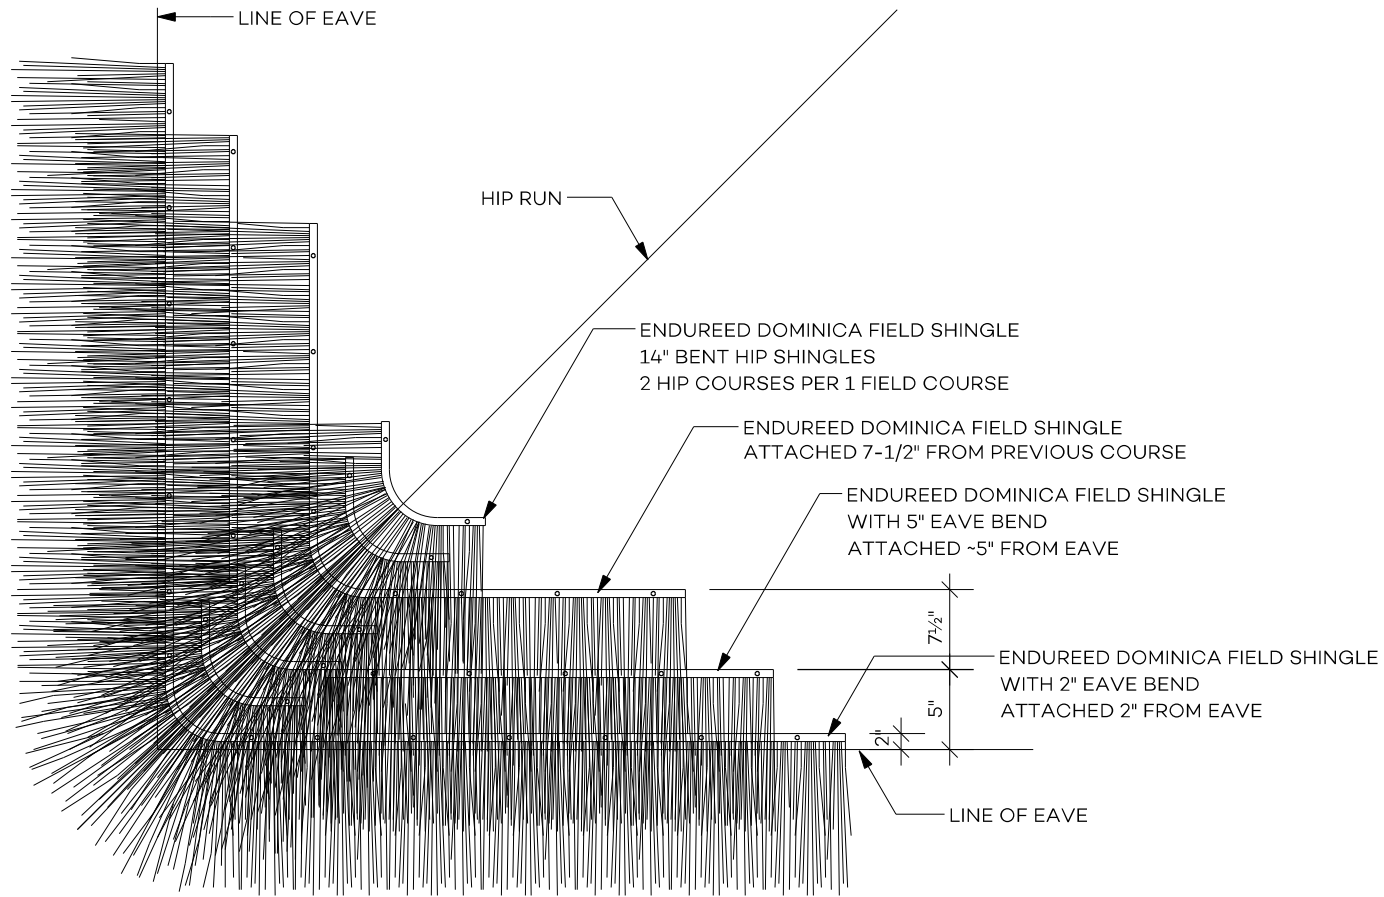

Dominica Island Eave Hip Detail

HIP ATTACHMENT DETAIL

SCALE: 1" = 1'-0"

Global Innovation
 313 SW Windswept Glen
 Lake City, FL 32024
 1-877-784-2824 | endureed.com

Dominica Island Eave Detail

ISLAND EAVE SECTION

SCALE: 1 1/2" = 1'-0"

Global Innovation
 313 SW Windswept Glen
 Lake City, FL 32024
 1-877-784-2824 | endureed.com