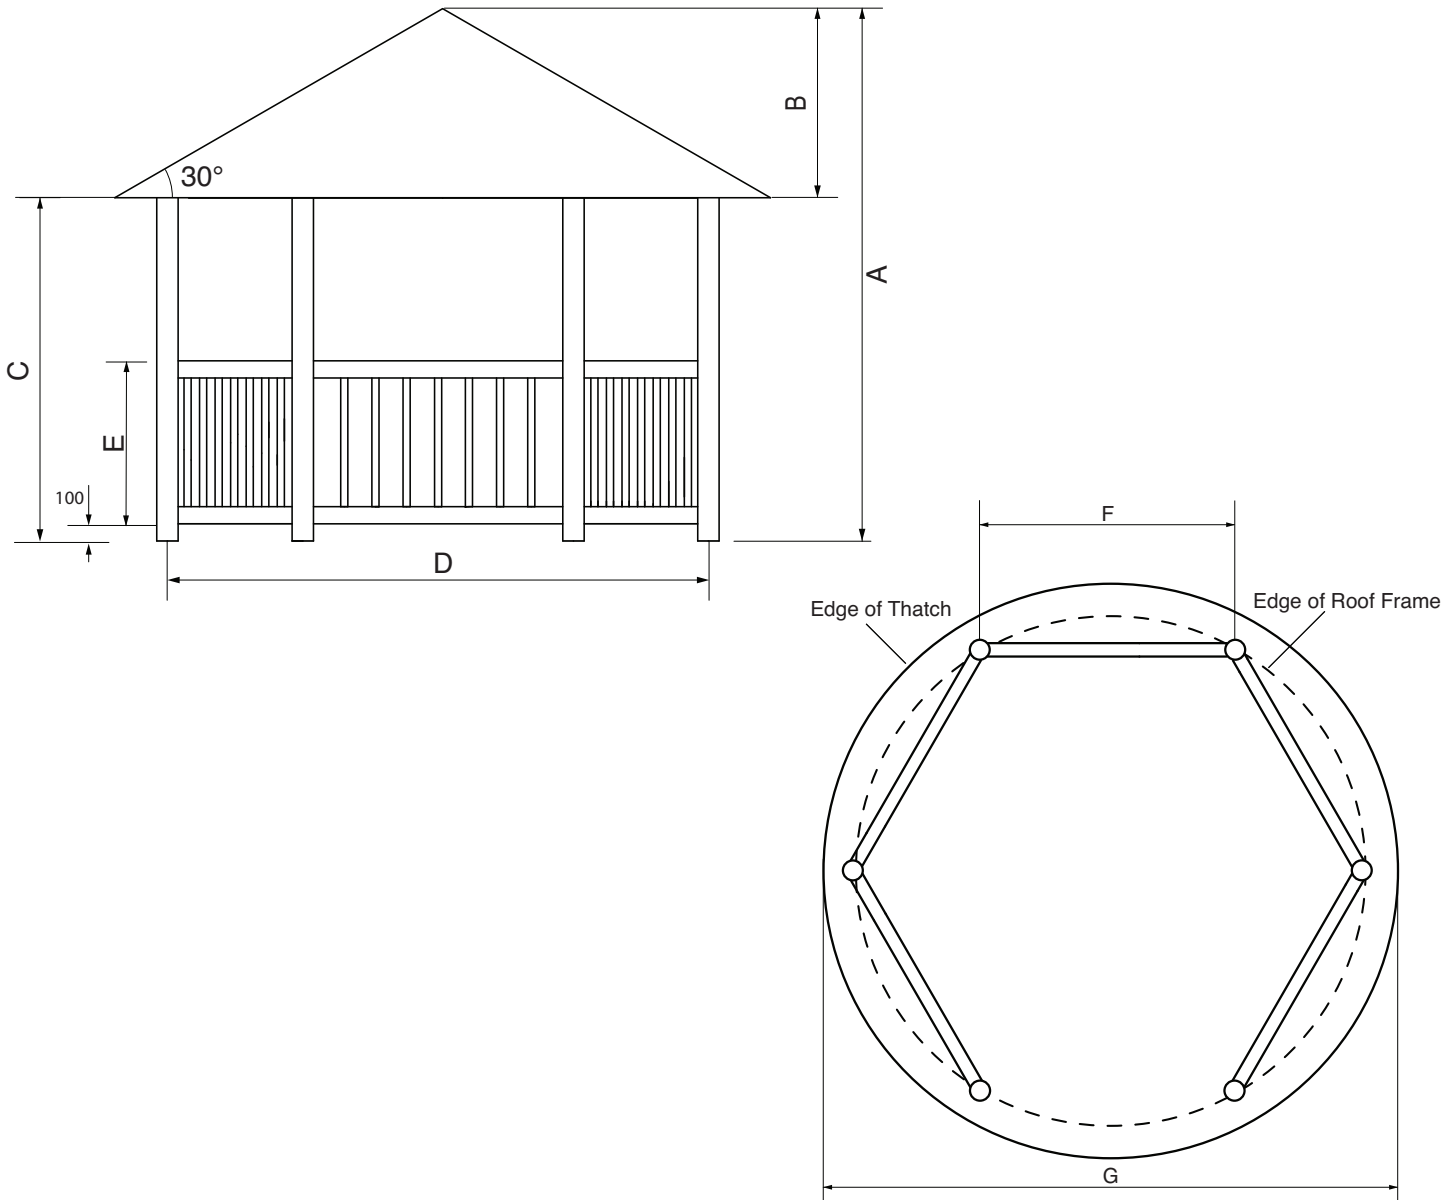

## 3.2 Thatched Gazebo

Our 3.2m building is designed to accommodate a matching hexagonal table that can comfortably seat 6 to 8 people. Alternatively you can use your own furniture. Although this is our second smallest building its proportions ensure it compliments any size of garden and is extremely competitively priced.

## 4.2 Thatched Gazebo

Impress your friends and family with our imposing 4.2m building. This large structure is extremely spacious and can be dressed with our range of canvas linings. You can then personalise it with your own furniture to create a relaxing atmosphere.

**4.2m Gazebo Kit from £3,095.00**

Kit prices exclude delivery

**4.2m Gazebo Installed from £3,750.00**

Installed prices include delivery & Installation

Gazebo Type	A	B	C	D	E	F	G
2.8m	2800	900	1930	2300	900	1150	2800
3.2m	2880	953	1930	2800	900	1400	3200
3.8m	3100	1170	1930	3300	900	1650	3800
4.2m	3180	1250	1930	3800	900	1900	4200

Please Note: Diagrams are NOT to scale. All Measurements are in mm