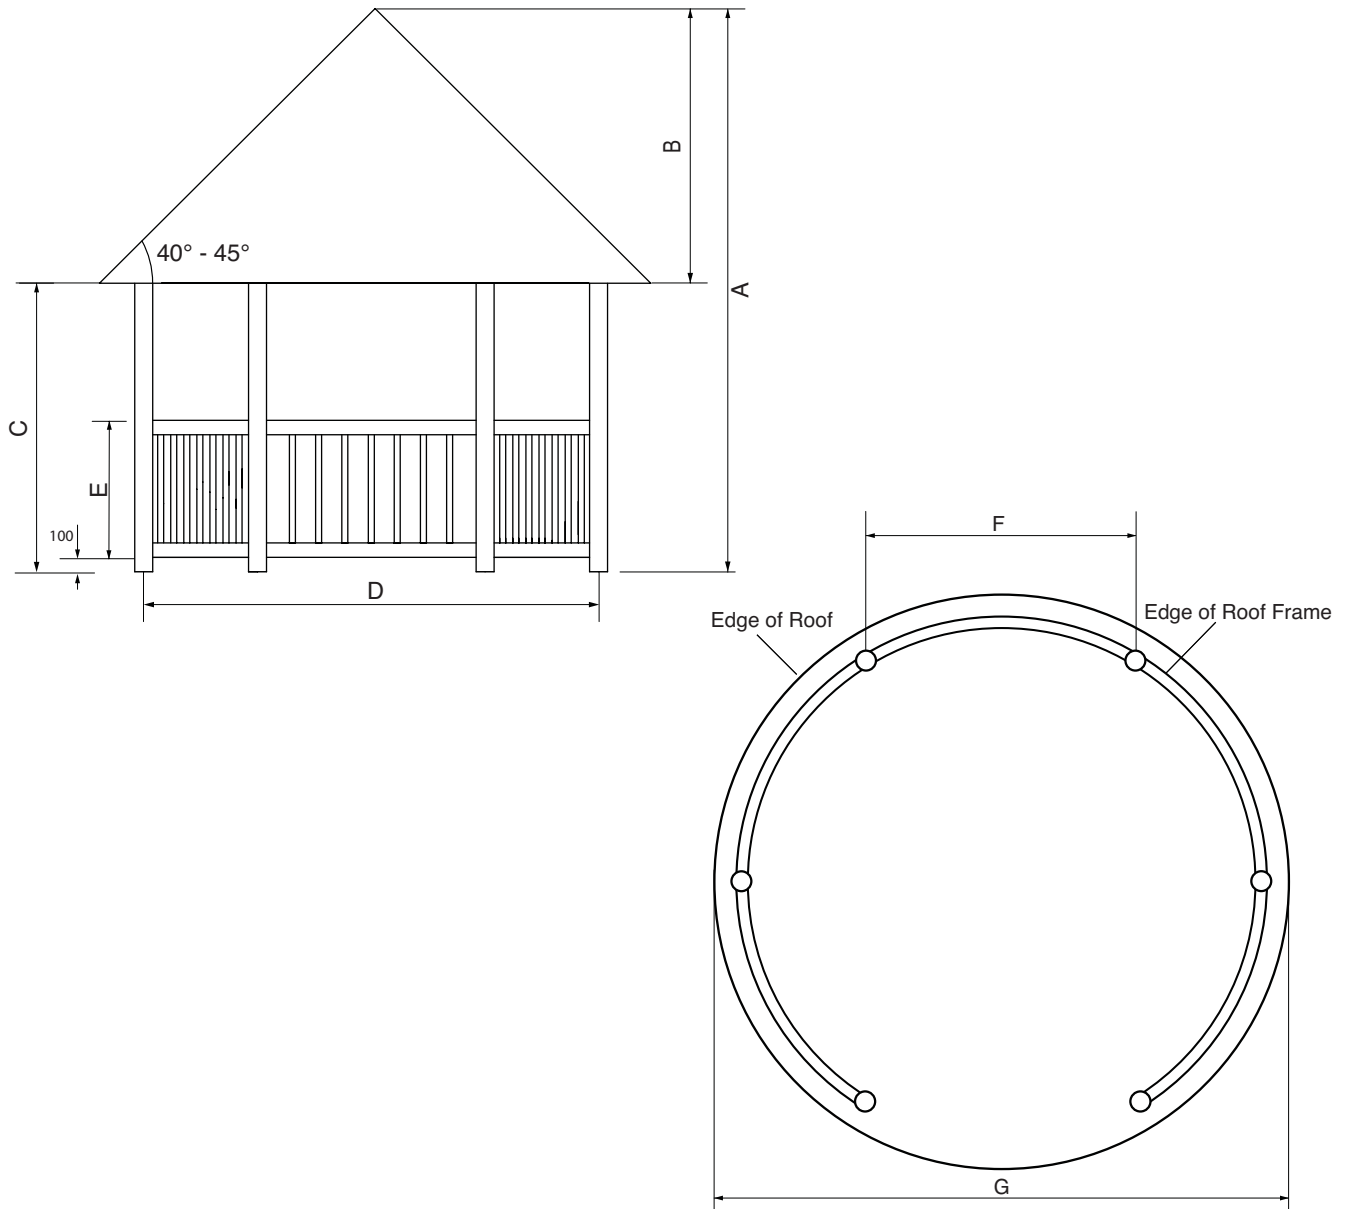

Specifications

- ☀️ Stunning focal point for any garden
- ☀️ Excellent accommodation at a competitive cost
- ☀️ Prices include supply and installation
- ☀️ Timbers from FSC approved sources and treated Osiose wood preservative
- ☀️ Full range of accessories available including: roof lining, canvas panels, heaters and furniture

Gazebo Type	A	B	C	D	E	F	G
3.8m	3500	1570	1930	3300	900	1650	3800
4.2m	3600	1670	1930	3800	900	1900	4200
5.0m	3900	1970	1930	4600	900	2250	5000

Please Note: Diagrams are NOT to scale. All Measurements are in mm