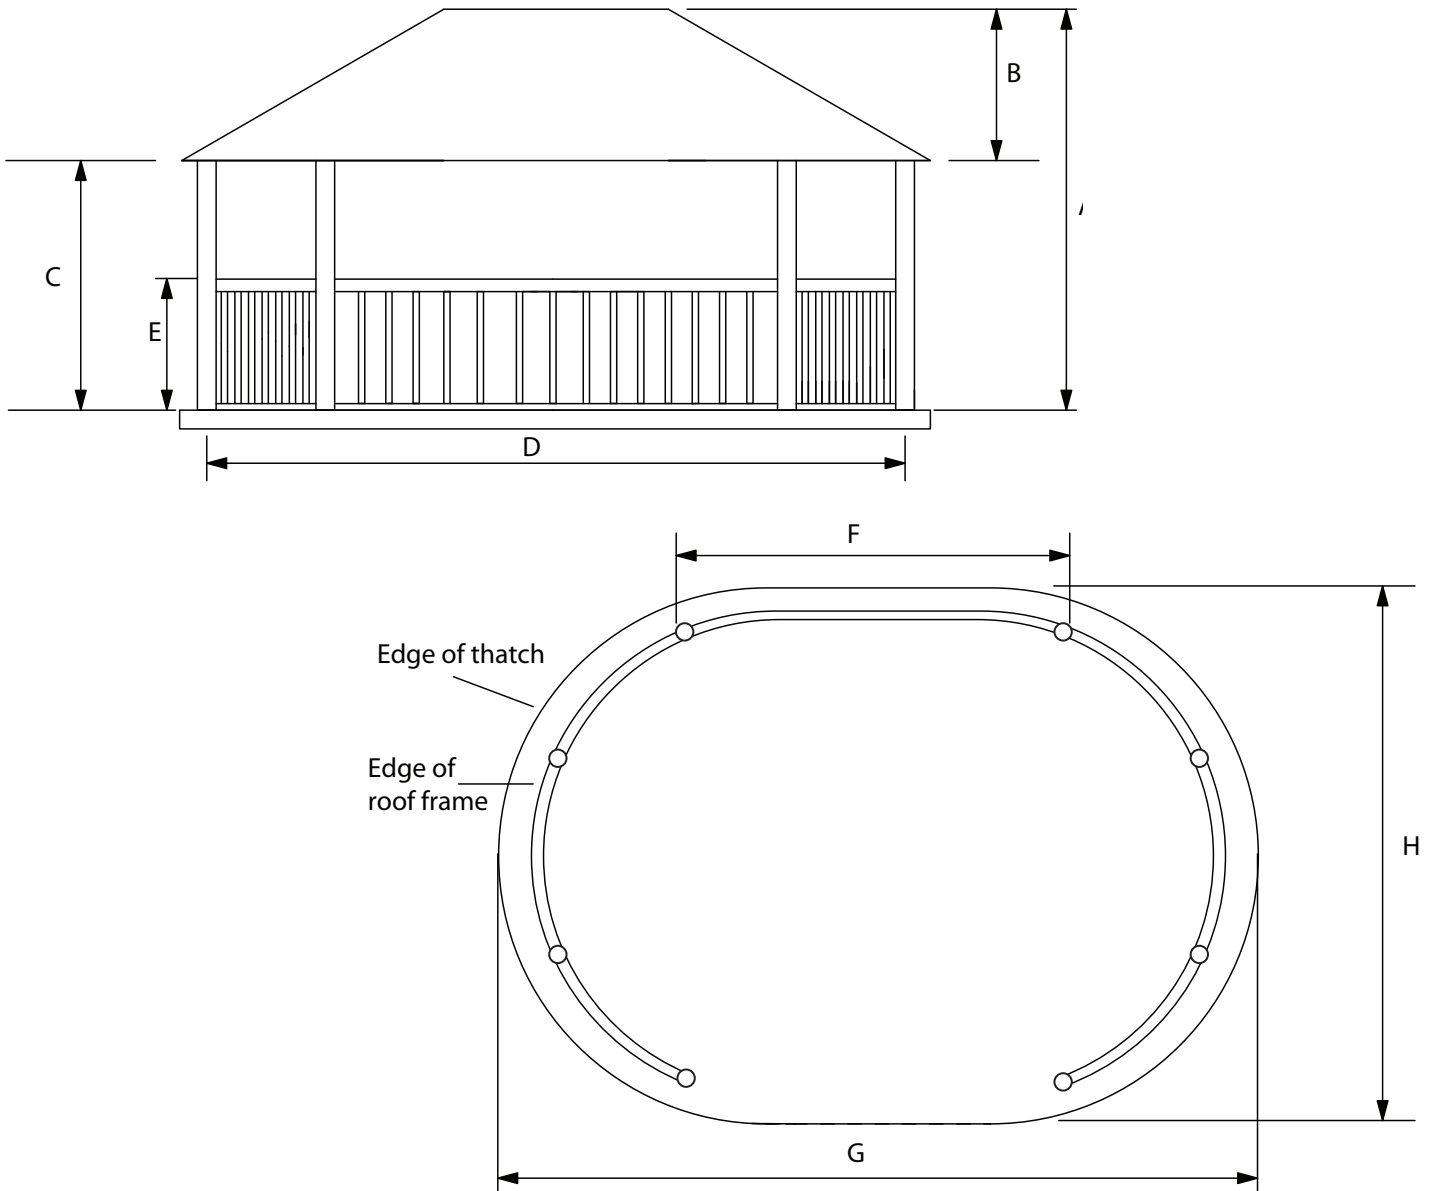

4.2m x 6.0m Premium Oval Gazebo

3.2m x 6.0m Thatch Tile Gazebo
from **£7,995.00**

3.2m x 6.0m Cedar Shingle Gazebo
from **£8,995.00**
Prices include delivery & Installation

Impress your friends and family with our imposing 4.2m x 6.0m building. This large structure is extremely spacious and can be dressed with our range of canvas linings. You can then personalise it with your own furniture to create a relaxing atmosphere.

Gazebo Type	A	B	C	D	E	F	G	H
3.8m x 6.0m	3100	1200	1900	5600	1150	2300	6000	3800
4.2m x 6.0m	3400	1400	1900	5600	1150	2300	6000	4200

Please Note: Diagrams are NOT to scale. All Measurements are in mm