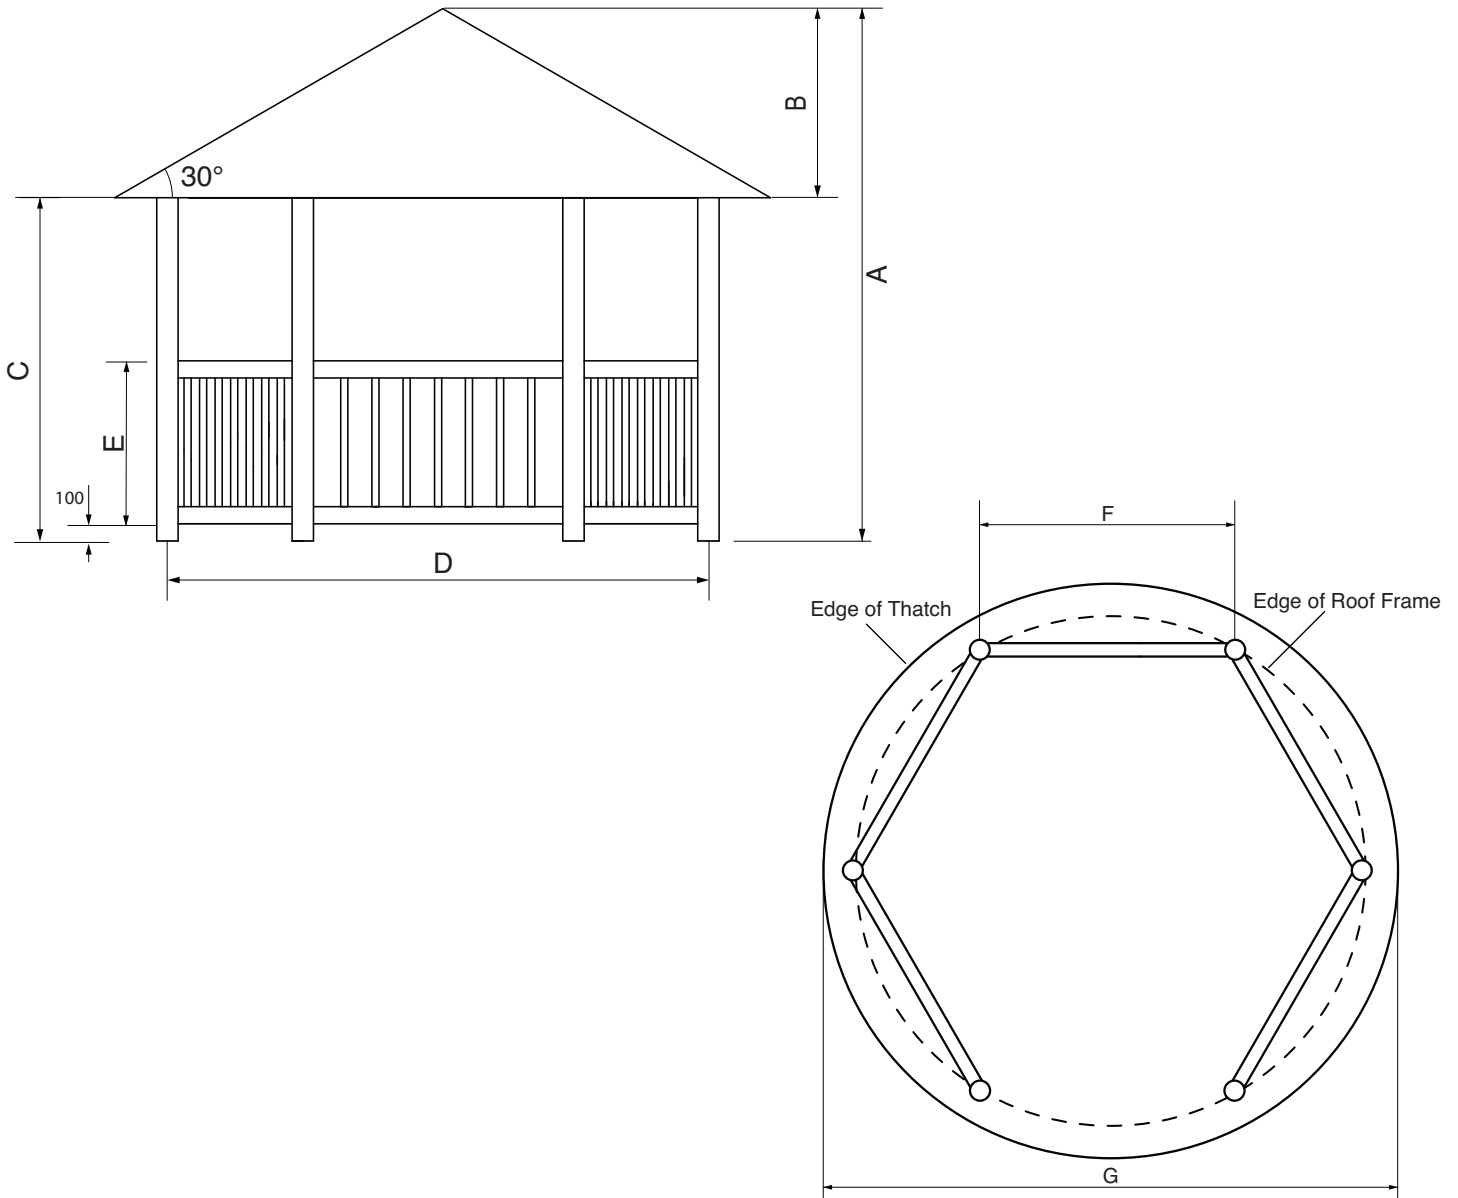

3.8m Gazebo Kit from **£3,295.00**

Kit prices exclude delivery

3.8m Gazebo Installed from **£3,695.00**

Installed prices include delivery & Installation

4.2m Contemporary Thatched Gazebo

Impress your friends and family with our imposing 4.2m building. This large structure is extremely spacious and can be dressed with our range of canvas linings. You can then personalise it with your own furniture to create a relaxing atmosphere.

4.2m Gazebo Kit from **£3,595.00**

Kit prices exclude delivery

4.2m Gazebo Installed from **£3,995.00**

Installed prices include delivery & Installation

THE LAPA COMPANY UK LTD

UNIT 15 ORCHARD PLACE BUSINESS CENTRE SEVEN MILE LANE BOROUGH GREEN KENT TN15 8QX
tel 00 44 1732 884030 fax 00 44 1732 887343 email info@thelapacompany.co.uk web thelapacompany.co.uk

Gazebo Type	A	B	C	D	E	F	G
2.8m	2800	900	1930	2300	900	1150	2800
3.2m	2880	953	1930	2800	900	1400	3200
3.8m	3100	1170	1930	3300	900	1650	3800
4.2m	3180	1250	1930	3800	900	1900	4200

Please Note: Diagrams are NOT to scale. All Measurements are in mm