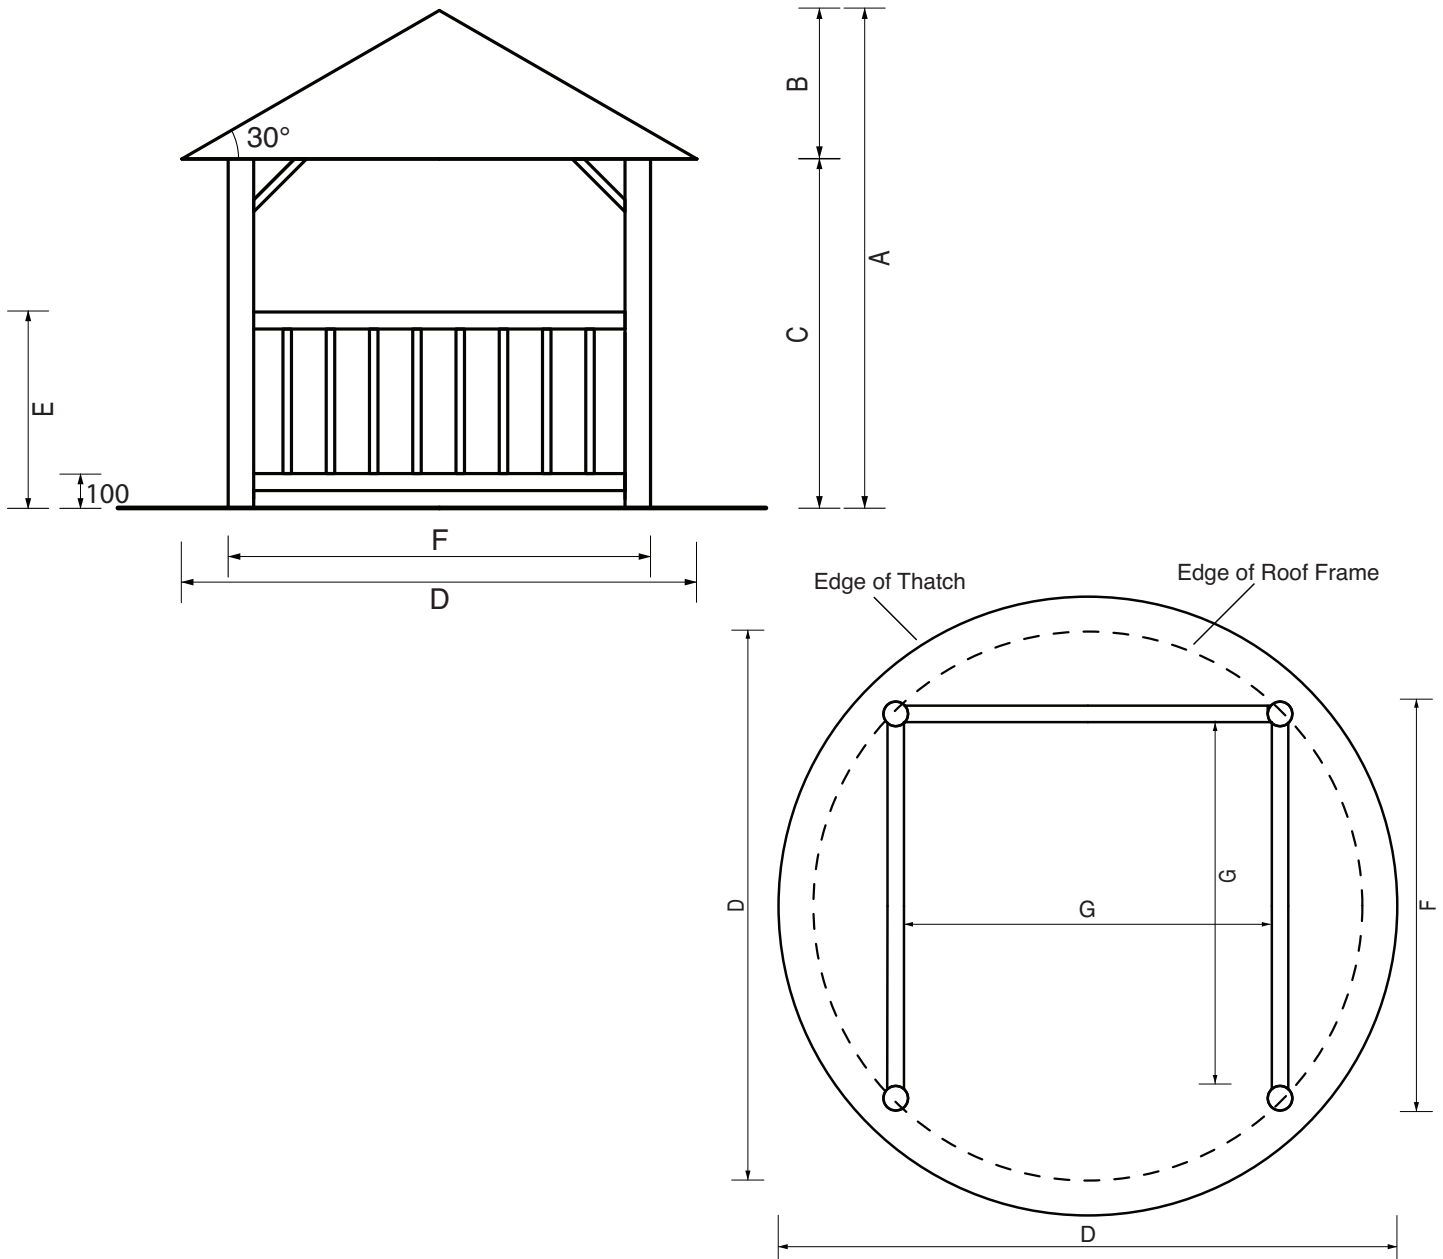

The LapaTM Company
LIFE OUTDOORS

3.8m Contemporary Thatched Spa Gazebo

The 3.8m Thatched Spa Building is ideal for smaller square, rectangular or circular spas. It can accommodate spas up to 2150mm x 2150mm. Alternatively it can be used a garden gazebo to create a luxurious relaxation area.

3.8m Gazebo Kit from **£2,995.00**

Kit prices exclude delivery

3.8m Gazebo Installed from **£3,495.00**

Installed prices include delivery & Installation

4.2m Contemporary Thatched Spa Gazebo

The 4.2m diameter spa gazebo is our largest spa building and accommodates the largest of spas on the market. Internal dimensions are 2650mm x 2650mm. Alternatively it can be used a garden gazebo to create a luxurious relaxation area.

Specifications

- 3.8m gazebo accommodates spas up to 2200mm x 2200mm
- Galvanised Steel Roof framework
- 4.2m gazebo accommodates spas up to 2650mm x 2650mm
- Cape Reed thatch tiles have a life expectancy of 6-10 years
- All timbers treated with Osmose Wood preservative and pre stained
- The thatched roof will eliminate 100% of UV and is 99% waterproof

Gazebo Type	A	B	C	D	E	F	G
3.8m	3100	1170	1930	3800	1150	2500	2270
4.2m	3180	1250	1930	4200	1150	2900	2650

Please Note: Diagrams are NOT to scale. All Measurements are in mm