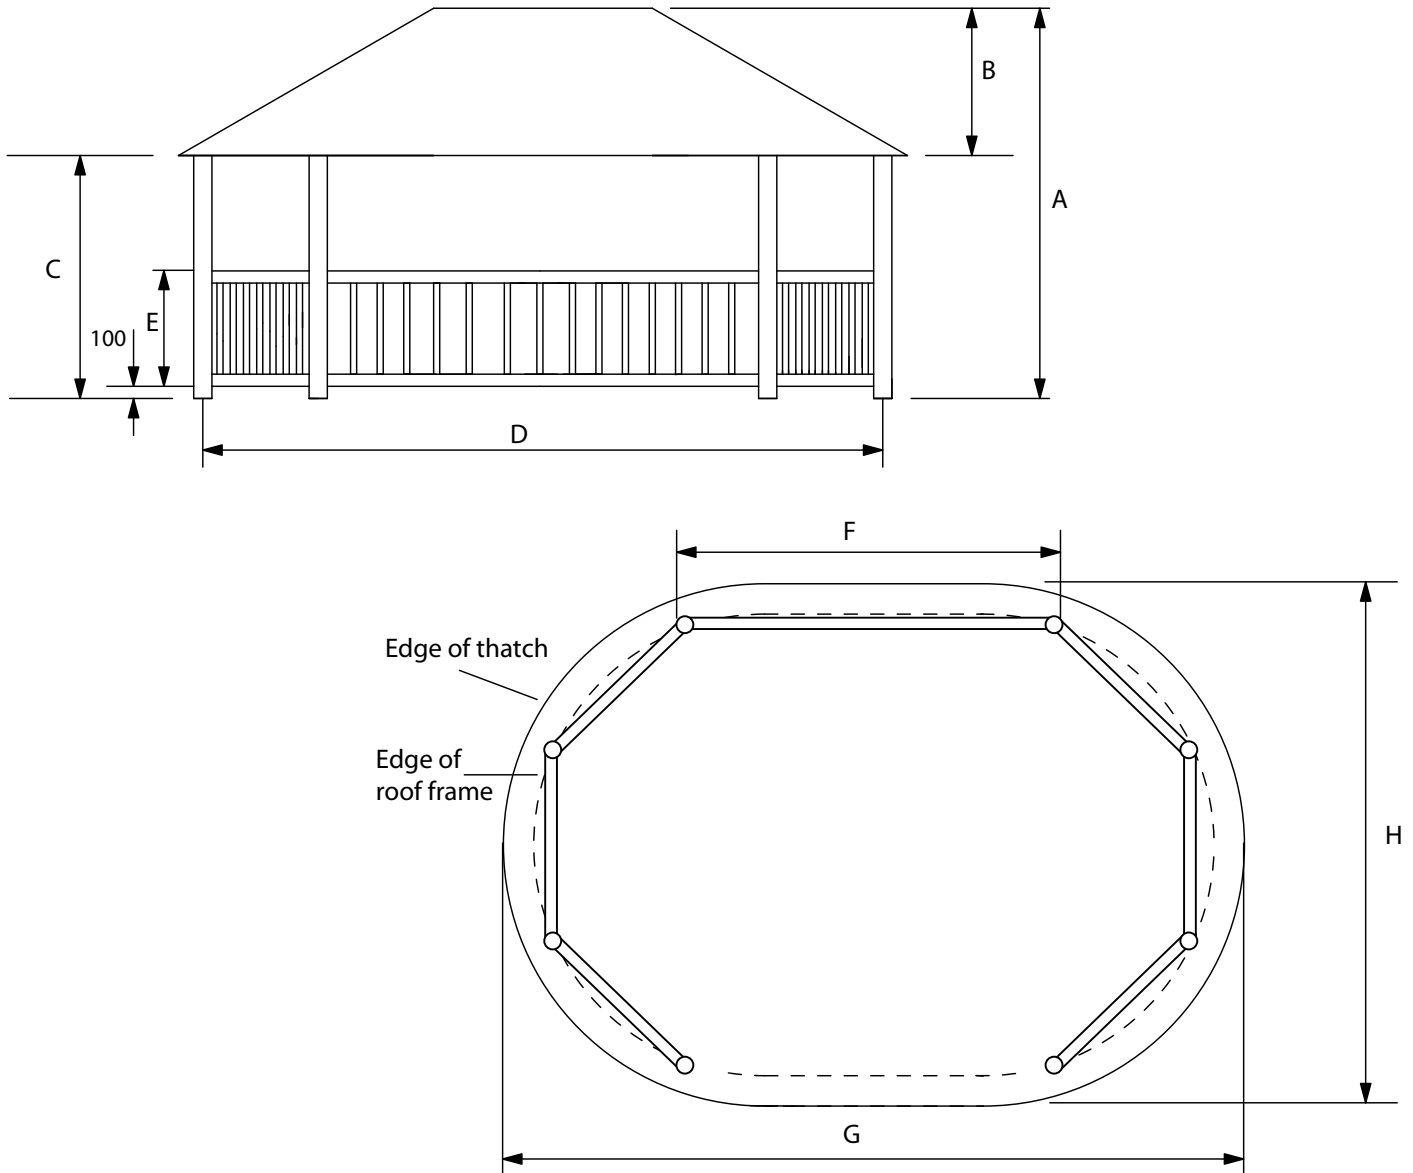

4.2m x 6.0m Contemporary Thatched Oval Gazebo

3.2m x 6.0m Gazebo Kit

from **£5,150.00**

Kit prices exclude delivery

3.2m x 6.0m Gazebo Installed

from **£5,950.00**

Installed prices include delivery & Installation

Impress your friends and family with our imposing 4.2m building. This large structure is extremely spacious and can be dressed with our range of canvas linings. You can then personalise it with your own furniture to create a relaxing atmosphere.

Gazebo Type	A	B	C	D	E	F	G	H
2.8m x 4.5m	2900	1000	1900	4100	1150	1800	4500	2800
3.2m x 5.0m	3000	1100	1900	4600	1150	1800	5000	3200
3.2m x 6.0m	3000	1100	1900	4600	1150	2800	6000	3200
3.8m x 6.0m	3100	1200	1900	5600	1150	2300	6000	3800
4.2m x 6.0m	3400	1400	1900	5600	1150	1800	6000	4200