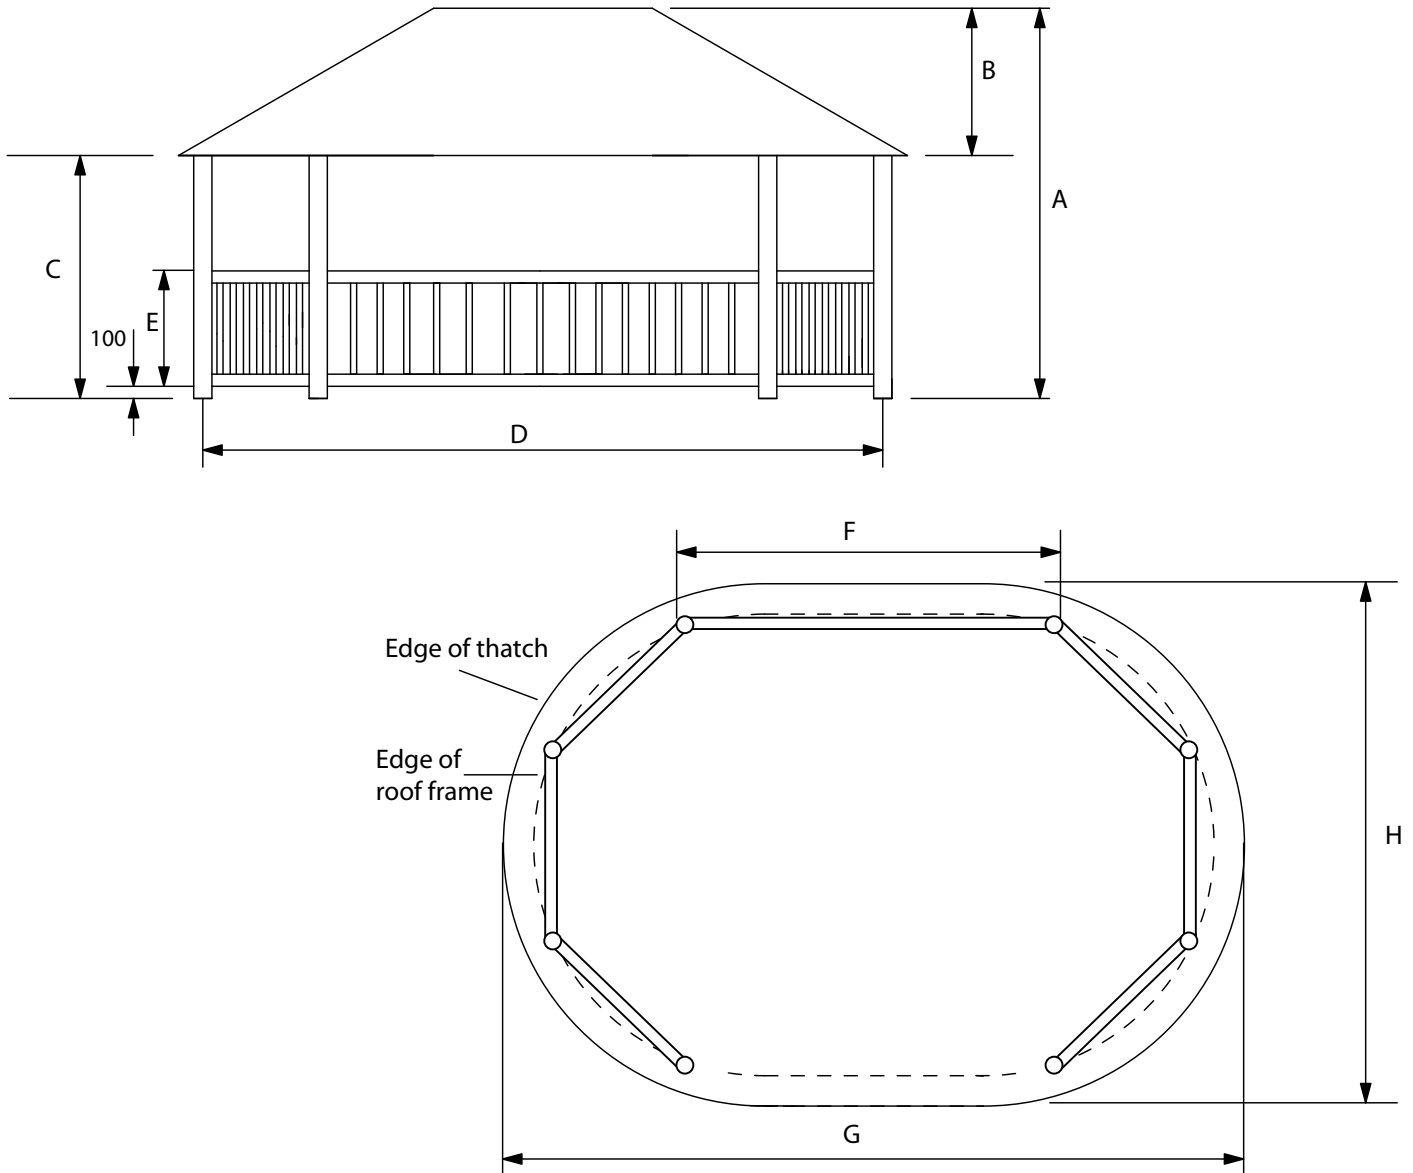

## 4.2m x 6.0m Classic Thatched Oval Gazebo

### 4.2m x 6.0m Gazebo Installed

from **£5,495.00**

Installed prices include delivery & Installation

Our largest Classic Oval is an imposing building and is large enough for formal seating areas at one end and loungers / relaxed seating at the other. Alternatively it can accommodate the largest of hot tubs and a seating area.

Gazebo Type	A	B	C	D	E	F	G	H
2.8m x 4.5m	2900	1000	1900	4100	1150	1800	4500	2800
3.2m x 5.0m	3000	1100	1900	4600	1150	1800	5000	3200
3.2m x 6.0m	3000	1100	1900	4600	1150	2800	6000	3200
3.8m x 6.0m	3100	1200	1900	5600	1150	2300	6000	3800
4.2m x 6.0m	3400	1400	1900	5600	1150	1800	6000	4200