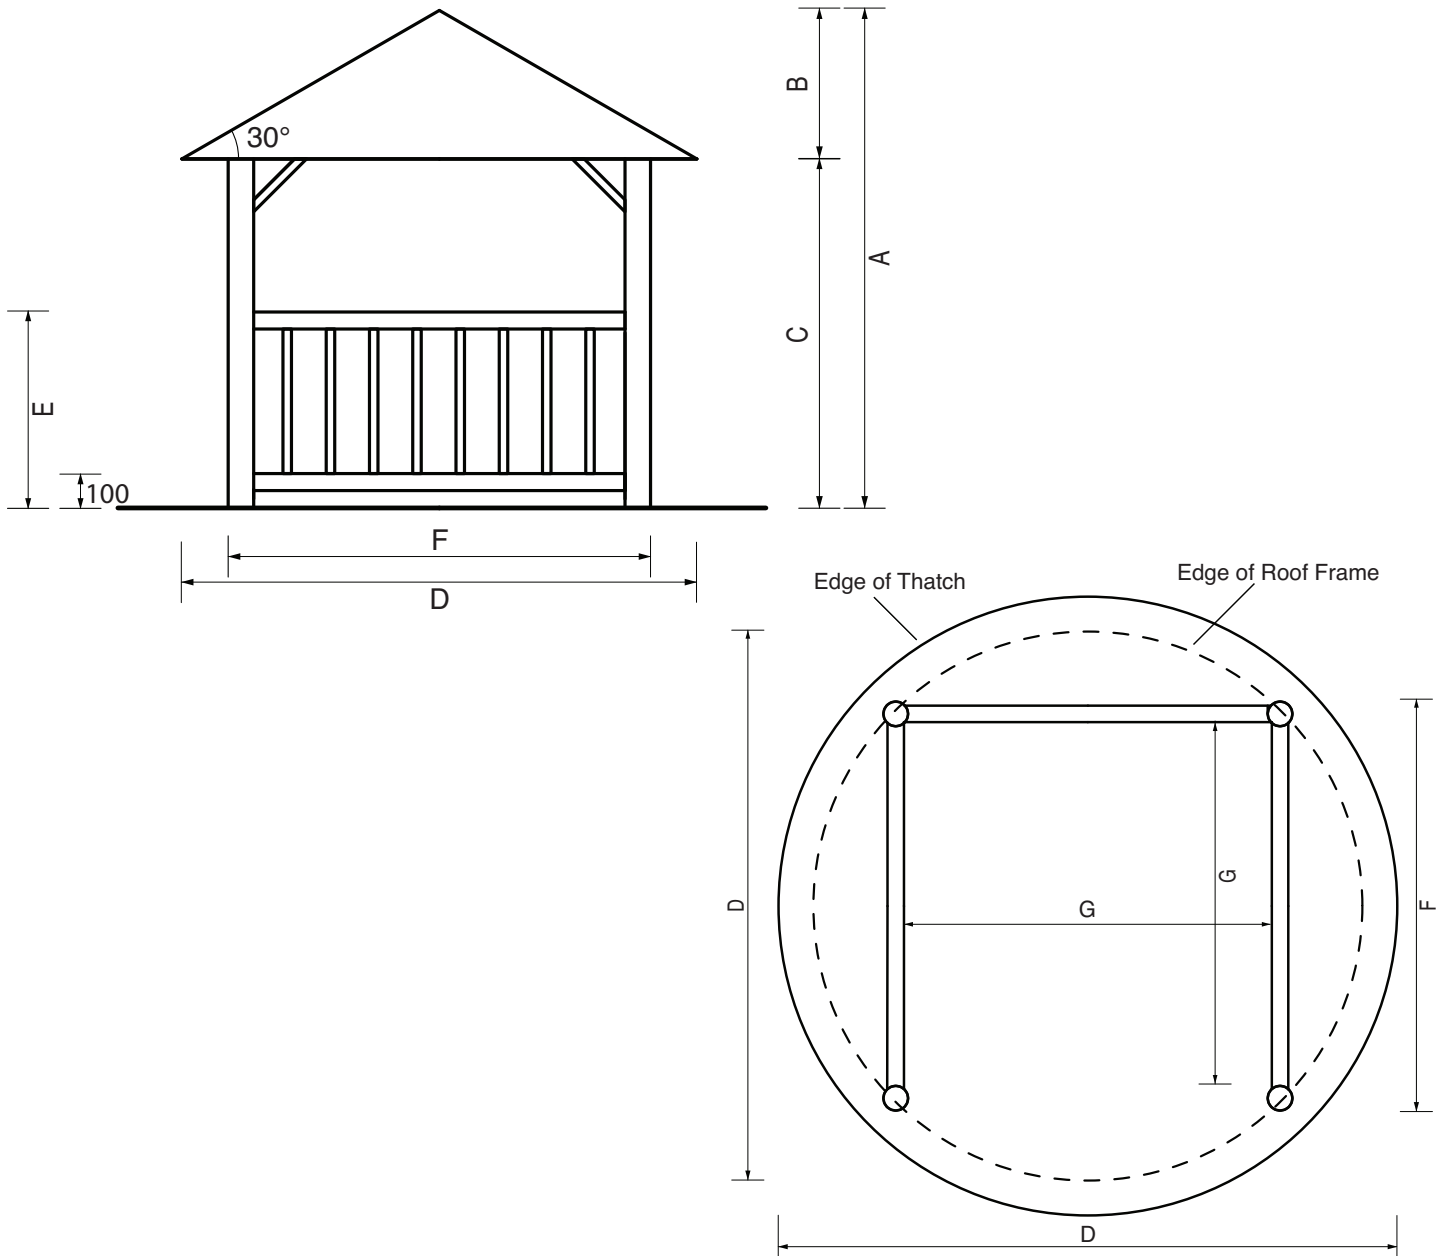

The Lapa[™] Company
LIFE OUTDOORS

3.8m Classic Thatched Spa Gazebo

The 3.8m Thatched Spa Building is ideal for smaller square, rectangular or circular spas. It can accommodate spas up to 2150mm x 2150mm. Alternatively it can be used a garden gazebo to create a luxurious relaxation area.

3.8m Gazebo Kit from **£2,550.00**

Kit prices exclude delivery

3.8m Gazebo Installed from **£3,100.00**

Installed prices include delivery & Installation

4.2m Classic Thatched Spa Gazebo

The 4.2m diameter spa gazebo is our largest spa building and accommodates the largest of spas on the market. Internal dimensions are 2650mm x 2650mm. Alternatively it can be used a garden gazebo to create a luxurious relaxation area.

Specifications

- ☀️ 3.8m gazebo accommodates spas up to 2200mm x 2200mm
- ☀️ Galvanised Steel Roof framework
- ☀️ 4.2m gazebo accommodates spas up to 2650mm x 2650mm
- ☀️ Cape Reed thatch tiles have a life expectancy of 6-10 years
- ☀️ All timbers treated with Osmose Wood preservative and pre stained
- ☀️ The thatched roof will eliminate 100% of UV and is 99% waterproof

Gazebo Type	A	B	C	D	E	F	G
3.8m	3100	1170	1930	3800	1150	2500	2270
4.2m	3180	1250	1930	4200	1150	2900	2650

Please Note: Diagrams are NOT to scale. All Measurements are in mm