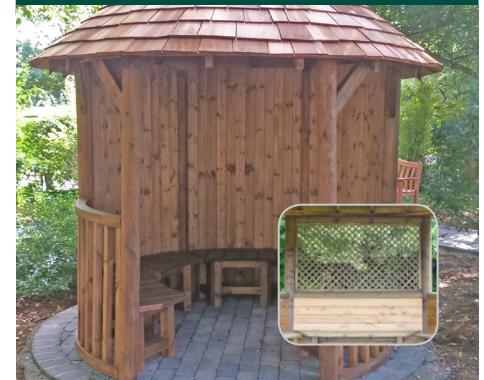

Bespoke Accessories

We offer a range of made to measure items to compliment your chosen garden building. Handcrafted by our carpenter, popular items include solid back panels, planters and fencing.

Pricing available upon request

*The canvas we use in all of our Side Panels, Cushions and Roof Linings is the most colour-stable cloth available with the highest UV resistance. Each canvas item includes a 5 year manufacturer's warranty and the canvas is available in a choice of over 30 colours. For further information about the colour range, please see our canvas accessories colour chart. Please note, side panels are secured against our garden buildings using marine grade turnbuckles so you can be certain that the canvas will not flap or move in the wind when in an unrolled position.

All accessories except the timber floor or roof accent can be purchased both before and after installation of your garden building. Please note that for Spa Gazebos and Tiki Bars, our canvas side panels are half height, reaching from the roof to the top of the balustrades/bar. For further information regarding any of our accessories please don't hesitate to contact us on 01732 884030 or info@thelapacompany.co.uk.

The Lapa Company UK Ltd

Unit 15, Orchard Place Business Centre, Seven Mile Lane, Borough Green, Kent TN15 8QU
tel: +44 (0)1732 884030 **email:** info@thelapacompany.co.uk **web:** www.thelapacompany.co.uk